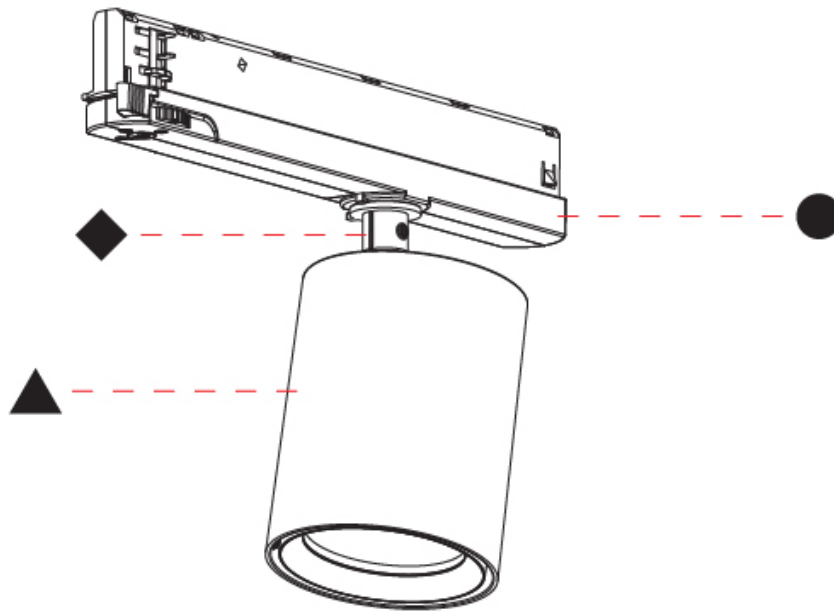

CENTRIQ IN TRACK

A3T218-

PROJECT _____

TYPE _____

SPECIFIER _____

QUANTITY _____

DATE _____

A