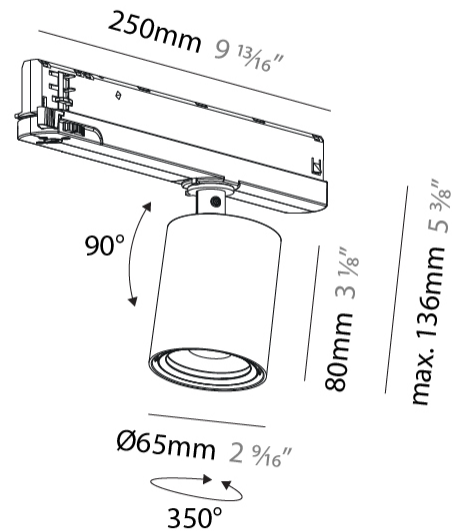

GENERAL

Series: Centriq
Subseries: Centriq In
Brand: Prolicht
Division: Architectural
Mounting Type: Track
Mounting Location: Ceiling
Subcategory: Spots

PHYSICAL

Shape: Cylinder
Diameter (mm): 65
Diameter (in): 2 ⁹/₁₆
Length (mm): 250
Length (in): 9 ¹³/₁₆
Height (mm): 136
Height (in): 5 ³/₈
Light Distribution: Adjustable / Direct
Weight (kg): 0.6
Fixture Finish: SSR / BKV / CWI / CRY / HAB / UFT / ITA / RUA / FTG / MYG / LOD / PUS / FRO / FUP / KIA / POP / BLS / SPG / MEY / GOH / GUM / CHC / COM / ABZ / JAG / OBR / MOS / ROR
Holder Finish: WHI / BLK
Accent Finish: SSR / BKV / CWI / CRY / HAB / LAG / UFT / ITA / RUA / RUR / MIC / FTG / MYG / TWT / LOD / PUS / FRO / FUP / KIA / POP / BLS / SPG / MEY / GOH / GUM / CHC / COM / ABZ / JAG
Fixture Material: Aluminum

ELECTRICAL

Lamp Type: LED (Zhaga Standard)
Input Wattage (W): 20
Total Output Wattage (W): 18.1
Dimming: Non-Dimmable / 0-10V Dimming
Driver Included: Yes
Driver Location: Integrated
Driver Type: Constant Current - 120Vac
Driver Class: Class 2
Input Voltage (V): 120

LED

Number of LEDs: 1
Color Temperature (°K): 2700 / 3000 / 3500 / 4000
Max. Delivered Lumen (lm): 1362 / 1467 / 1526 / 1557
Nominal Lumen (lm): 1672 / 1800 / 1872 / 1910
CRI: >90 CRI
Lamp Life (hrs): 50000

OPTICAL

Beam Angle: 12
Adjustability: Rotational 360°; Tilt 90° (±45°)

RATINGS AND CERTIFICATIONS

Certified By: Certified for North American Standards
IP rating: IP20